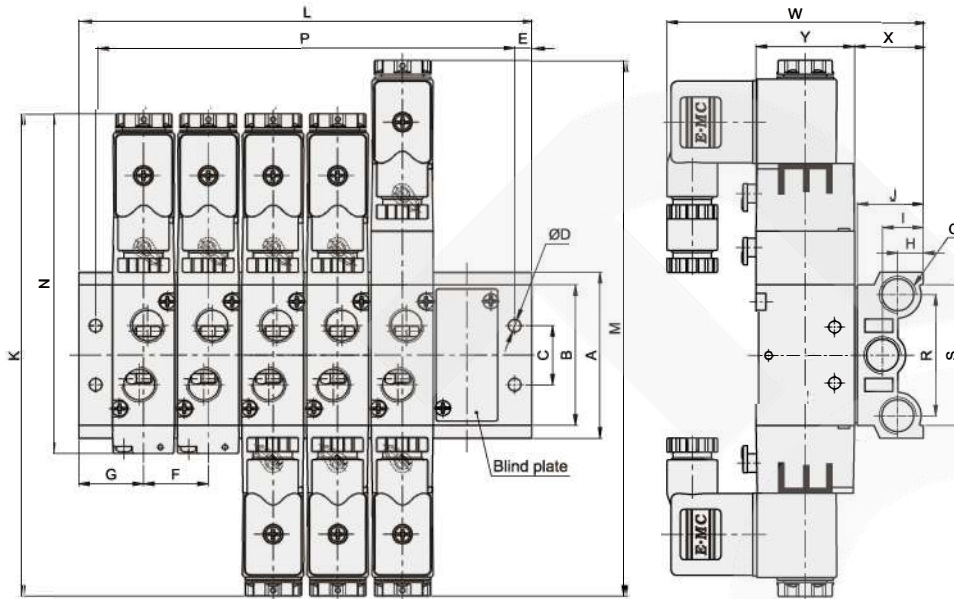

V/RV

Manifold (5/2,5/3)

How to Order?

Order Example:

* V series manifold for 5/2, 2 series valve body, 5 stations, Model: V522-5F

Order Example:

* Blind plate for 5/2 valve, 2 series valve body, Model: VBP-522

Note: 1. The dimensions of 5/3 way is same as 5/2 way series.
 2. Blind plate assembly include: plate, gasket and screws.

Corresponding Application

Valve Model	RV5211/RV5212/RV5312	RV5221/RV5222/RV5322	RV5231/RV5232/RV5332	RV5241/RV5242/RV5342
Manifold Model	V521-NF(N≤16)	V522-NF(N≤16)	V523-NF(N≤12)	V524-NF(N≤7)

○ Main Dimension

Model/Sign	L															
	1F	2F	3F	4F	5F	6F	7F	8F	9F	10F	11F	12F	13F	14F	15F	16F
V521-□F	38	57	76	95	114	133	152	171	190	209	228	247	266	285	304	323
V522-□F	46	69	92	115	138	161	184	207	230	253	276	299	322	345	368	391
V523-□F	54	82	110	138	166	194	222	250	278	306	334	362	-	-	-	-
V524-□F	63	98	133	168	203	238	273	-	-	-	-	-	-	-	-	-

Model/Sign	K	M	N	Q	R	S	W	X	Y
V521-□F	143.2	158.2	103.1	G1/4	40	49	79.2	24	27
V522-□F	171.4	190.4	120.7	G1/4	43	50	91.2	24.5	35
V523-□F	190.4	209.4	139.3	G3/8	53	67	98.2	29	40
V524-□F	223.4	244.4	168.7	G1/2	70.5	86.8	110.2	36	50