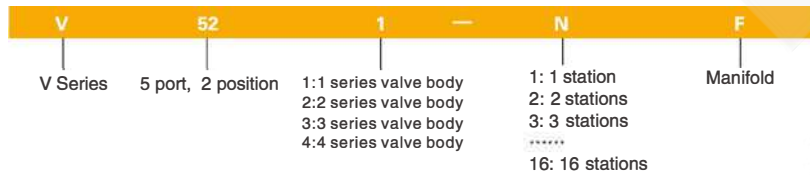

V/RV

Manifold (5/2,5/3)

How to Order?

Order Example:

* V series manifold for 5/2, 2 series valve body, 5 stations, Model: V522-5F

Order Example:

* Blind plate for 5/2 valve, 2 series valve body, Model: VBP-522

Note: 1. The dimensions of 5/3 way is same as 5/2 way series.
 2. Blind plate assembly include: plate, gasket and screws.

Corresponding Application

Valve Model	RV5211/RV5212/RV5312	RV5221/RV5222/RV5322	RV5231/RV5232/RV5332	RV5241/RV5242/RV5342
Manifold Model	V521-NF(N≤16)	V522-NF(N≤16)	V523-NF(N≤12)	V524-NF(N≤7)